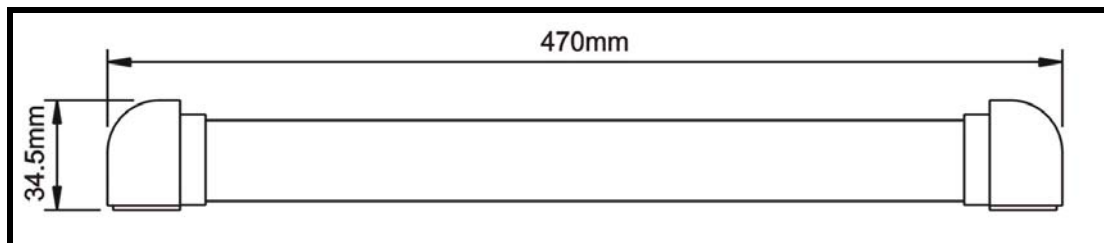

### BRITE LED TECH PRODUCT

Rotates 180° With Mini Rocker On/Off Switch

5 Years Warranty

Main Beam at 120 Degree

Each led in this strip is compared to a standard light output of a 3w incandescent globe

30 LED Swivel Lamp – 470mm x 35mm x 33mm 30 Warm White Piranha Style LED's Multi Volt 12Volt & 24 Volt Strong Aluminium Body and each unit supplied with 400mm of wire fitted, end caps remove to fix mounting screws and fit back on to conceal.

1 unit per Blister pack.

Ideal for Boats, Motor homes, Car, Caravans, Trailers, Truck

<b>Length</b>	470mm
<b>Width</b>	33mm
<b>Height</b>	35mm
<b>Voltage</b>	12v and 24 Volt
<b>Power Draw Tested @ 13.8 V</b>	0.37 Amps
<b>Pieces Per Card</b>	1 Unit
<b>Packing</b>	Blister Packed on Card

**BL-130WM**

Brite LED Tech Pty Ltd  
100% Australian Owned Company

**Features:**

- \*Overall size: 467x34x33mm
- \*30 White LEDs
- \*Multivolt 12 & 24 Volt
- \*Aluminum Body, Plastic lens and end covers
- \*Mini rocker switch
- \*Turnable angle: Max 180 degrees