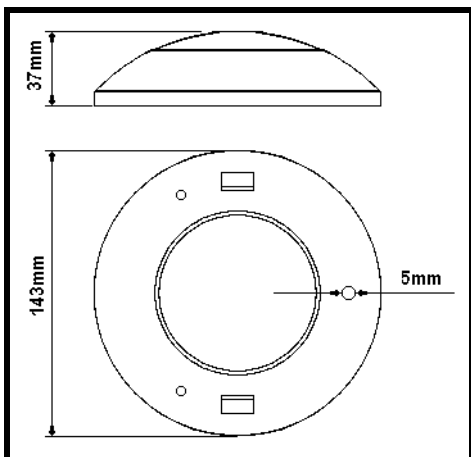

### Main Beam at 120 Degree

Light output Commonly compared to a 60w Halogen lamp

Interior M/Volt 91 SMD Dome Lamp with On/Off/Door switch 143mm x 38mm

91 Warm White SMDs gives a wide 120 degree spread beam of light

1 unit per Blister pack.

Ideal for Boats, Bus, Car, Caravans, 4wd, Truck

<b>Diameter</b>	143mm
<b>Height</b>	38mm
<b>Voltage</b>	12 Volt and 24 Volt
<b>White Power Draw Tested @ 13.8 V</b>	0.48 Amps
<b>Pieces Per Card</b>	1 Unit
<b>Packing</b>	Blister Packed on Card