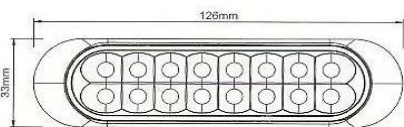

Work Lamp

BL-104W

BRITE LED TECH PRODUCT

Main Beam at 50 Degree

Light output Commonly compared to a 20w Halogen lamp

Water Proof, Shock Proof, Vibration Proof, Rust Proof

1 Years Warranty

Rectangular Work Lamp 12volt with 16 Cool White LED's Hinged Black Base
42mm x 126mm x 33mm with 2 meters of wire

1 unit per Blister pack.

Ideal for Boats, Bus, Car, Caravans, Trailers and Trucks

Depth 42mm (52 mm hinge)

Width 126mm

Height 33mm

Voltage 12 Volt

Power Draw Tested @ 13.8 V 0.11 Amps

Pieces Per Card 1 Unit