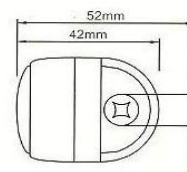

Work Lamp

BL-104W

BRITE LED TECH PRODUCT

Main Beam at 50 Degree

Light output Commonly compared to a 20w Halogen lamp

Water Proof, Shock Proof, Vibration Proof, Rust Proof

1 Years Warranty

Rectangular Work Lamp 12volt with 16 Cool White LED's Hinged Black Base
42mm x 126mm x 33mm with 2 meters of wire

1 unit per Blister pack.

Ideal for Boats, Bus, Car, Caravans, Trailers and Trucks

Depth 42mm (52 mm hinge)

Width 126mm

Height 33mm

Voltage 12 Volt

Power Draw Tested @ 13.8 V 0.11 Amps

Pieces Per Card 1 Unit