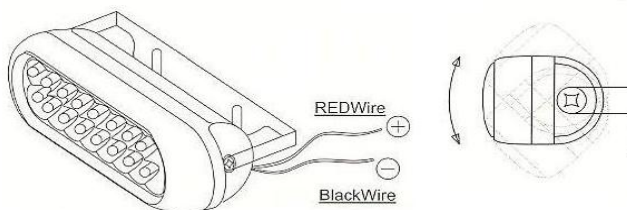

Work Lamp

BL-104W

BRITE LED TECH PRODUCT

Main Beam at 50 Degree

Light output Commonly compared to a 20w Halogen lamp

Water Proof, Shock Proof, Vibration Proof, Rust Proof

1 Years Warranty

Rectangular Work Lamp 12volt with 16 Cool White LED's Hinged Black Base
42mm x 126mm x 33mm with 2 meters of wire

1 unit per Blister pack.

Ideal for Boats, Bus, Car, Caravans, Trailers and Trucks

Depth 42mm (52 mm hinge)

Width 126mm

Height 33mm

Voltage 12 Volt

Power Draw Tested @ 13.8 V 0.11 Amps

Pieces Per Card 1 Unit