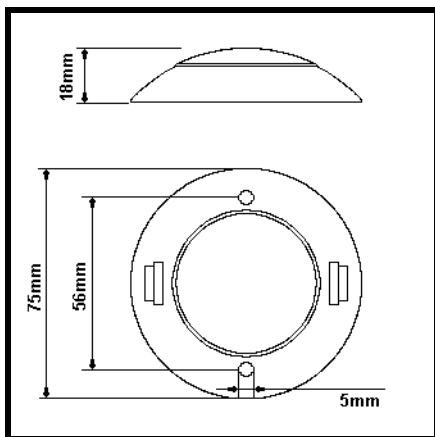

Dome Lamp – White Base

BL-103WWSM

BRITE LED TECH PRODUCT

Water Proof, Shock Proof, Vibration Proof, Rust Proof

5 Years Warranty

Main Beam at 120 Degree

Light output Commonly compared to a 20w Halogen lamp

M/Volt 10-30v Dome Lamp 75mm x 18mm with White Bezel.

Lamp has 30 Warm White SMDs with a beam spread of 120 degree

Surface mount led lamp with resin sealed backing making them fully Submersible.

Each unit supplied with 400mm of wire hardwired.

1 unit per Blister pack.

Ideal for Boats, Bus, Car, Caravans, 4wds, Trucks, etc

Diameter	75mm
Height	18mm
Voltage	12 Volt and 24 Volt
White Power Draw Tested @ 13.8 V	0.16 Amps
Pieces Per Card	1 Unit
Packing	Blister Packed on Card